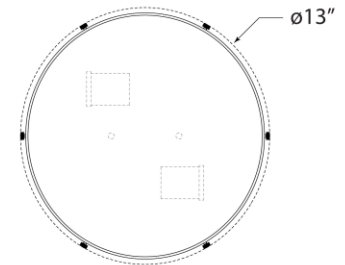

SPEC SHEET

Hicks Small Flush Mount

Item # TOB 4063BZ/HAB-WG

Designer: Thomas O'Brien

Height: 5.5"

Width: 13"

Finishes: AN, BZ/HAB, HAB, PN

Glass Options: WG

Socket: 2 - E26 Keyless

Wattage: 2 - 60 A

Front View

Bottom View