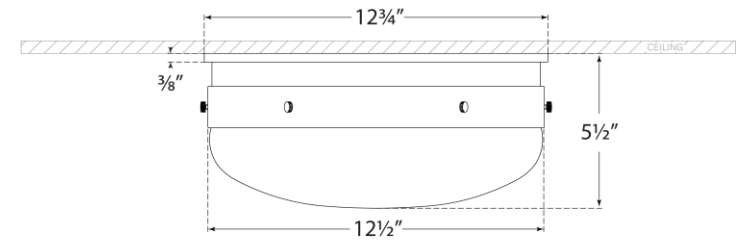

SPEC SHEET

Hicks Small Flush Mount

Item # TOB 4063BZ/HAB-WG

Designer: Thomas O'Brien

Height: 5.5"

Width: 13"

Finishes: AN, BZ/HAB, HAB, PN

Glass Options: WG

Socket: 2 - E26 Keyless

Wattage: 2 - 60 A

Front View

Bottom View